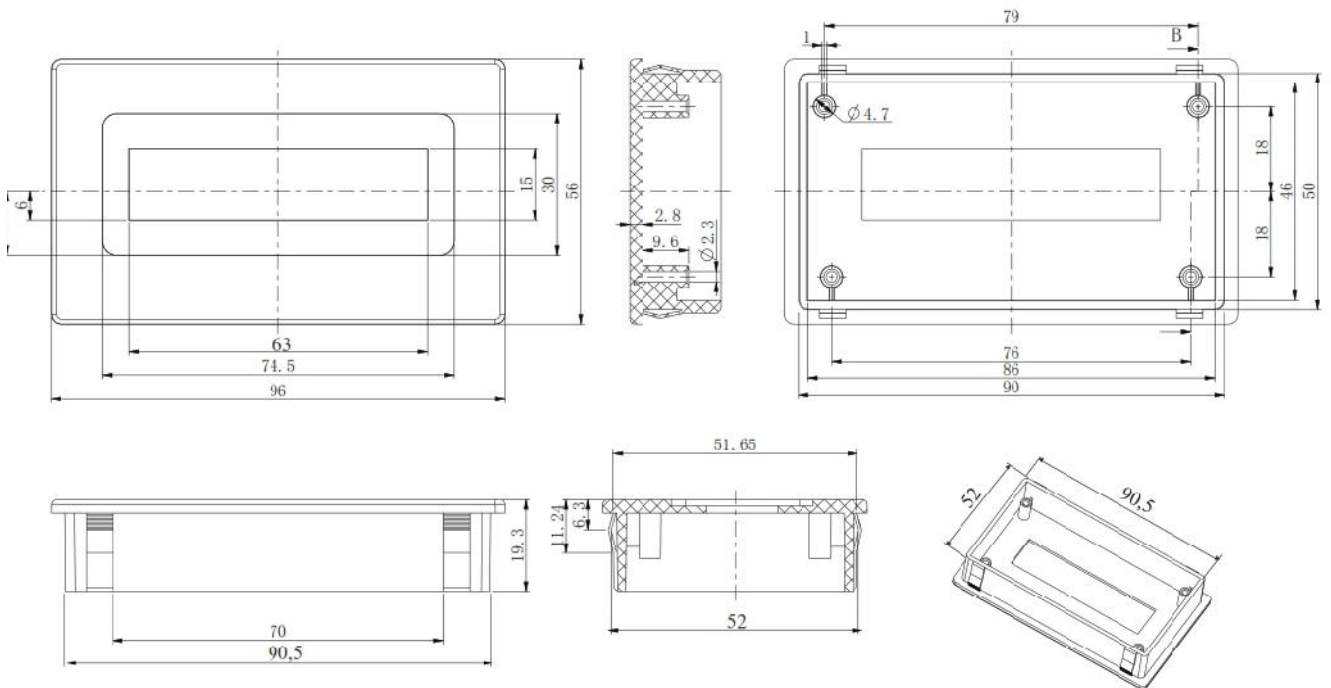

SnapIN Bezel for 2x16 displays

TECHNICAL DATA

- Bezel size : 96 x 56 mm (HxW), Clear window VA: 63 x 15 mm
- Grey printed border 10mm wide
- Snap IN, cutout 90.5 x 52mm

ORDERING INFORMATION

MS B162_63x15

Matching displays:
EA P162-NLED ,EA W162B-NLW
EA W162-XLG (OLED),
FDCC1602E, MC21605A,